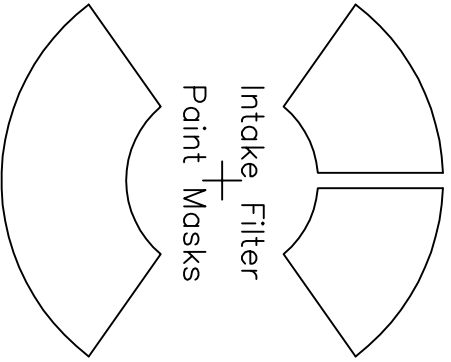

Paint Filter Screens as Shown

Vacuum-Formed Engine Pods (2)

Note Angled Tail Pipe

Trim base to fit fuselage

Intake Filter
Paint Masks

Filter Cone Washer
.010" Styrene

Engine Tail Cone
.010" Styrene

Ryan Aircraft